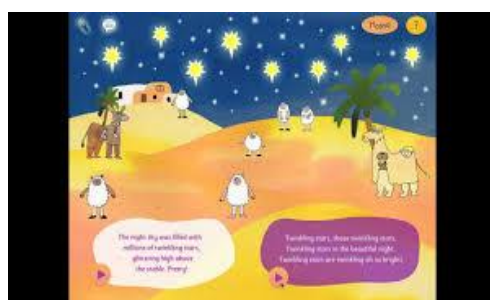

Great news – Facebook live stories are back! During the final week of term, I'll be reading a selection of Christmas stories every morning. Some may even need finishing in the afternoon for an extra episode of festive story time live!

Make sure you leave a comment or like the story as this will count towards your attendance mark for the day if you are staying at home.

We'll also be uploading PE activities from Mr Edwards, Music lessons from Mr McArdle and Science lessons from Mr Barrett. If you are using any combination of these routes to attendance for week 15 just ring Mr Beale or the school office to let us know. An email to office2@hollandmoor.lancs.sch.uk will also be fine.

Christmas Jumper Day – Friday December 18th

We've changed the date of this event. If you are at home still wear your Christmas jumper and send Mr Edwards a photograph. I'll make sure you know where to send them/

Christmas Cards at Holland Moor

We've still got the Christmas card box / boxes in each classroom. Wednesday is the last day we can accept Christmas cards into school for onward distribution.

KS1 Christmas Presentations of the Wiggly Nativity.

It was fantastic to see Class 1C and then Class 1R perform their play earlier in the week – absolutely stunning dancing, singing and acting. Please remember the performances are still available on Google Classrooms. Each of the other three classes will still have an opportunity to share their